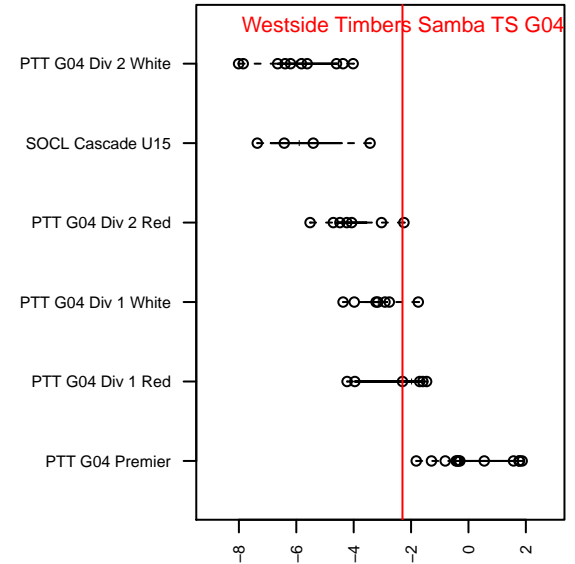

## Westside Timbers Samba TS G04

Westside Timbers  
 Beaverton, OR  
 G04 total strength=968  
 attack=2.12 defense=1.51  
 fall league = PTT G04 Div 1 Red  
 spr league = Spr OYS G04 Div 1 Red

alt names used:  
 Westside Timbers 04G Samba TS  
 WESTSIDE TIMBERS G04 SAMBA TS (OR)  
 WT 04G Samba TS  
 Westside Timbers 04G Samba TS  
 Westside Timbers 04G Samba TS

Venues played:  
 2016 Capital Cup GU13  
 2016 Beaverton Cup GU13 Silver  
 2016 Bend Premier Cup Meg Morris (Silver) Di  
 2016 PTT G04 Division 1 Red  
 2016 OYS Presidents Cup G04  
 2016 Spr OYS G04 Division 1 Red

**attack and defense variance (black dot)  
relative to other teams  
and top 10 in region**

**attack and defense rating  
relative to others at age  
and all opponents in last 13 months**

**Performance relative to 13 month average**