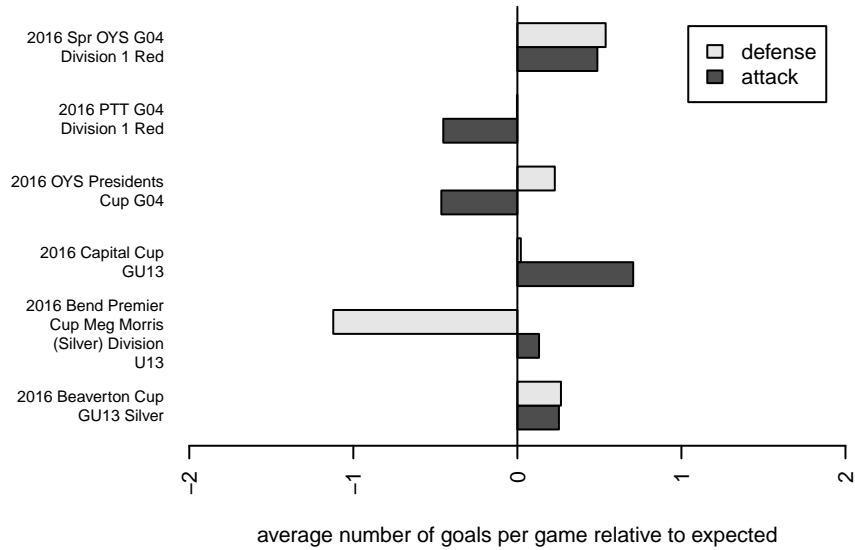

## Westside Timbers Samba TS G04

Westside Timbers  
 Beaverton, OR  
 G04 total strength=968  
 attack=2.12 defense=1.51  
 fall league = PTT G04 Div 1 Red  
 spr league = Spr OYS G04 Div 1 Red

alt names used:  
 Westside Timbers 04G Samba TS  
 WESTSIDE TIMBERS G04 SAMBA TS (OR)  
 WT 04G Samba TS  
 Westside Timbers 04G Samba TS  
 Westside Timbers 04G Samba TS

Venues played:  
 2016 Capital Cup GU13  
 2016 Beaverton Cup GU13 Silver  
 2016 Bend Premier Cup Meg Morris (Silver) Di  
 2016 PTT G04 Division 1 Red  
 2016 OYS Presidents Cup G04  
 2016 Spr OYS G04 Division 1 Red

**attack and defense variance (black dot)  
relative to other teams  
and top 10 in region**

**attack and defense rating  
relative to others at age  
and all opponents in last 13 months**

**Performance relative to 13 month average**