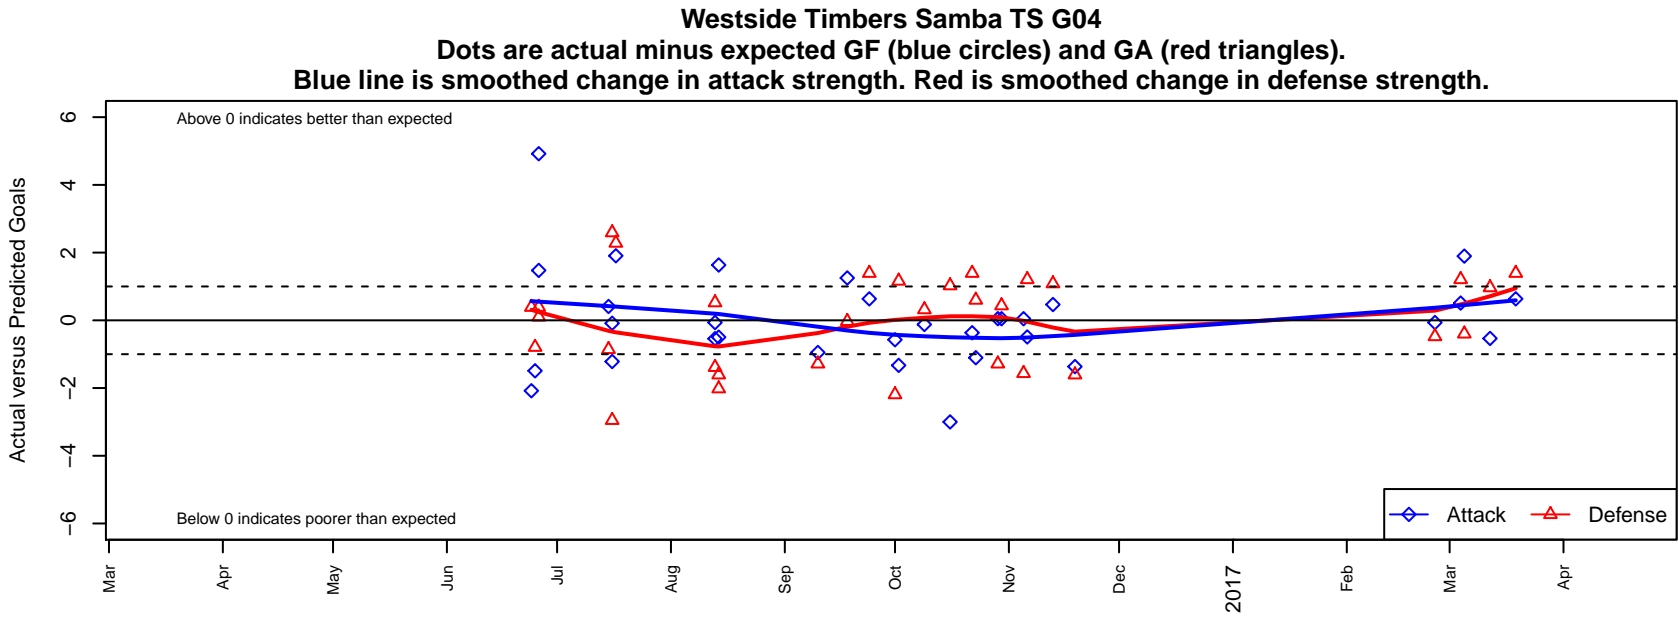

## Westside Timbers Samba TS G04

Westside Timbers  
 Beaverton, OR  
 G04 total strength=968  
 attack=2.12 defense=1.51  
 fall league = PTT G04 Div 1 Red  
 spr league = Spr OYS G04 Div 1 Red

alt names used:  
 Westside Timbers 04G Samba TS  
 WESTSIDE TIMBERS G04 SAMBA TS (OR)  
 WT 04G Samba TS  
 Westside Timbers 04G Samba TS  
 Westside Timbers 04G Samba TS

Venues played:  
 2016 Capital Cup GU13  
 2016 Beaverton Cup GU13 Silver  
 2016 Bend Premier Cup Meg Morris (Silver) Di  
 2016 PTT G04 Division 1 Red  
 2016 OYS Presidents Cup G04  
 2016 Spr OYS G04 Division 1 Red

**attack and defense variance (black dot)  
relative to other teams  
and top 10 in region**

**attack and defense rating  
relative to others at age  
and all opponents in last 13 months**

**Performance relative to 13 month average**