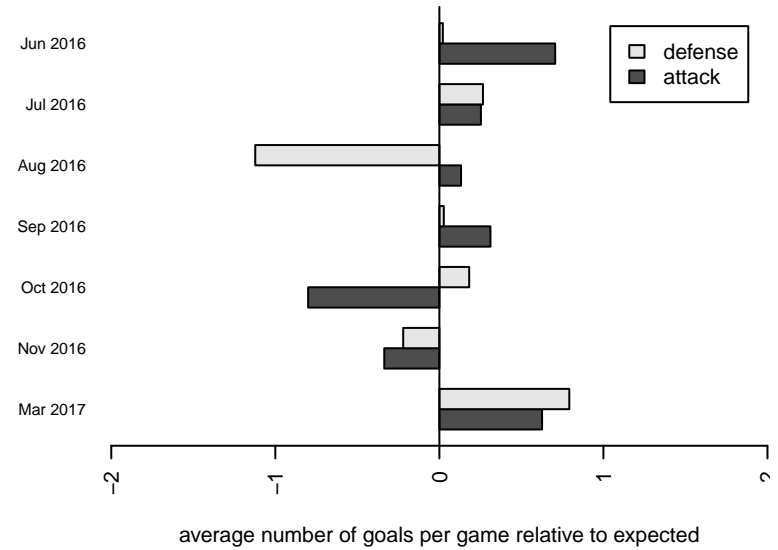

Performance relative to 13 month average